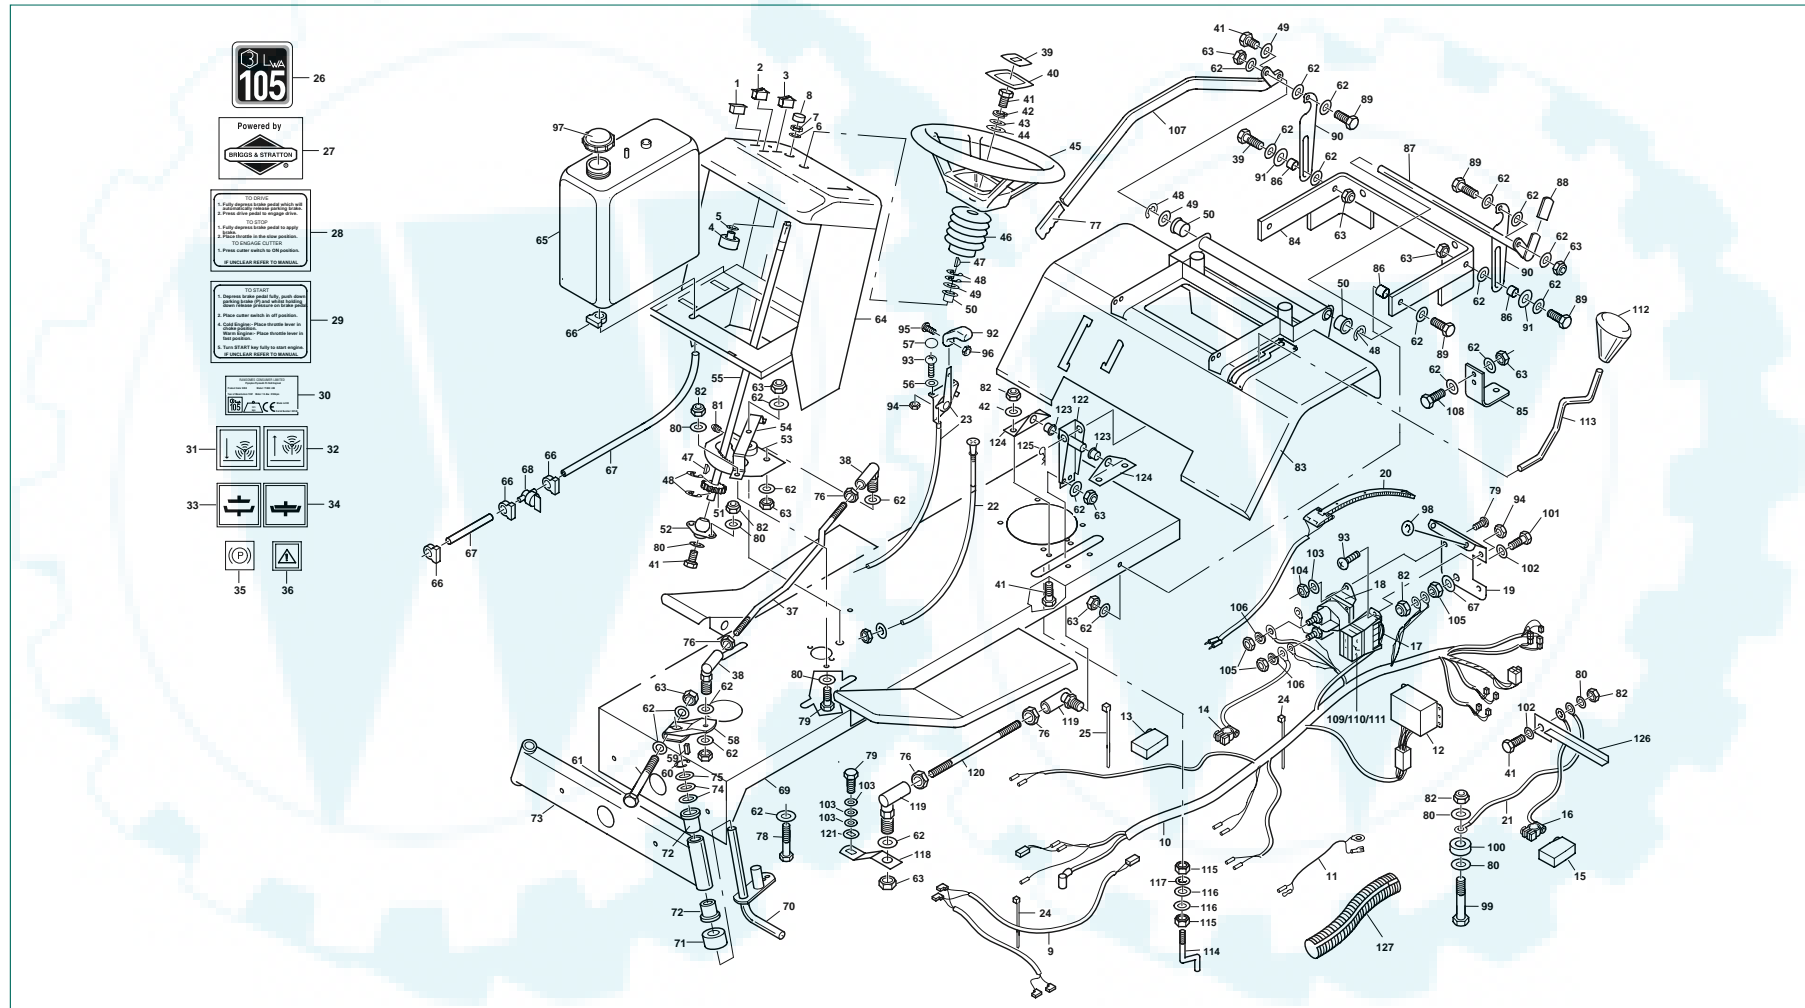

Westwood

Steering, Gear Change and Electrical Controls

THE BEST OF BRITISH ENGINEERING